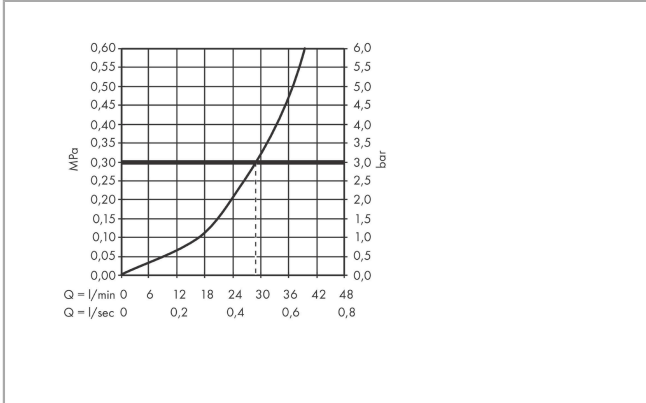

Logis

Single lever shower mixer for concealed installation for iBox universal

Surface: **Chrome** Article Number: **71605000**

Description

product features

- 1 function
- maximum flow rate at 3 bar: 29,3 l/min
- ceramic cartridge
- temperature limitation adjustable
- connection type: basic set

Product image

Scale drawing

Flowchart

Logis

Single lever shower mixer for concealed installation for iBox universal

Surface: **Chrome** Article Number: **71605000**

Exploded Drawing

Year of production: >10/19