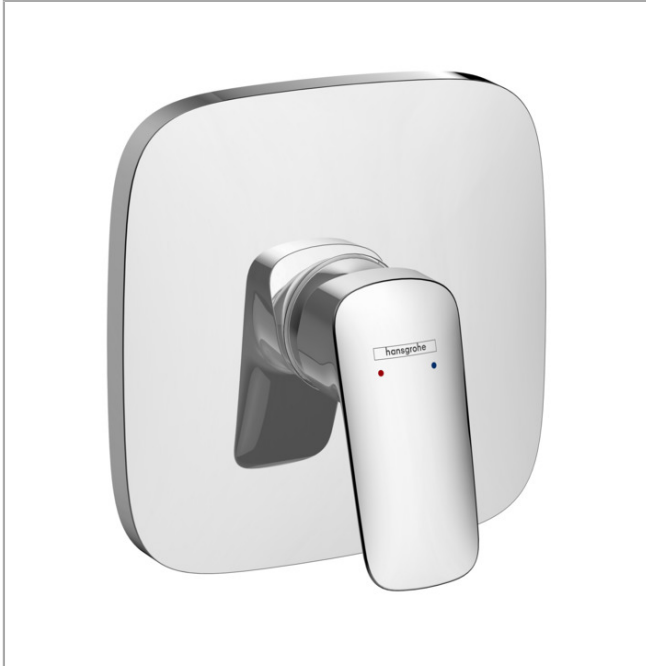

Logis

Single lever shower mixer for concealed installation for iBox universal

Surface: **Chrome** Article Number: **71605000**

Description

product features

- 1 function
- maximum flow rate at 3 bar: 29,3 l/min
- ceramic cartridge
- temperature limitation adjustable
- connection type: basic set

Product image

Scale drawing

Flowchart

Logis

Single lever shower mixer for concealed installation for iBox universal

Surface: **Chrome** Article Number: **71605000**

Exploded Drawing

Year of production: >10/19

Logis

Single lever shower mixer for concealed installation for iBox universal

Surface: **Chrome** Article Number: **71605000**

Spare part list

Year of production: >10/19

Pos.	Description	Article Number	Price	PU
1	handle	92224000	€ 45,82	1
2	screw cover	96338000	€ 3,33	1
3	escutcheon 155 / 155 mm	95276000	€ 58,67	1
4	O-ring 43x3	98418000	€ 3,33	1
5	sleeve	98790000	€ 28,92	1
6	holder for escutcheon	98793000	€ 36,89	1
7	set of fixing screws	96454000	€ 8,69	1
8	nut	98796000	€ 36,89	1
9	O-ring 30x1,5	98433000	€ 3,33	1
10	O-ring 39x1,5	98400000	€ 3,33	1
11	cartridge, assy	92730000	€ 58,67	1
12	locking screw for handle	95140000	€ 5,36	1
13	seal	95008000	€ 8,69	1
14	set of screws	96525000	€ 8,69	1
15	O-ring 16x2	98133000	€ 3,33	1
16	O-Ring 22x2	98185000	€ 3,33	1
17	flow limiter (22 l/min)	95884000	€ 11,66	1
18	noise reduction	96429000	€ 5,36	1
19	extension 25 mm	13595000	-	1
20	set of fixing screws	97747000	€ 3,33	1
21	extension 22 mm	15597000	-	1
a	concealed item	01800180	-	1