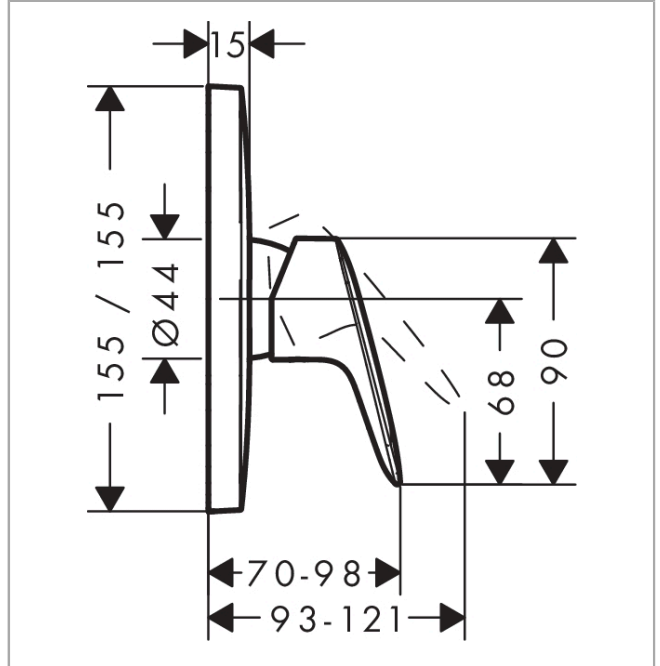

Logis

Single lever shower mixer for concealed installation for iBox universal

Surface: **Chrome** Article Number: **71605000**

Description

product features

- 1 function
- maximum flow rate at 3 bar: 29,3 l/min
- ceramic cartridge
- temperature limitation adjustable
- connection type: basic set

Product image

Scale drawing

Flowchart

Logis

Single lever shower mixer for concealed installation for iBox universal

Surface: **Chrome** Article Number: **71605000**

Exploded Drawing

Year of production: >10/19

Logis

Single lever shower mixer for concealed installation for iBox universal

Surface: **Chrome** Article Number: **71605000**

Spare part list

Year of production: >10/19

Pos.	Description	Article Number	Price	PU
1	handle	92224000	€ 45,82	1
2	screw cover	96338000	€ 3,33	1
3	escutcheon 155 / 155 mm	95276000	€ 58,67	1
4	O-ring 43x3	98418000	€ 3,33	1
5	sleeve	98790000	€ 28,92	1
6	holder for escutcheon	98793000	€ 36,89	1
7	set of fixing screws	96454000	€ 8,69	1
8	nut	98796000	€ 36,89	1
9	O-ring 30x1,5	98433000	€ 3,33	1
10	O-ring 39x1,5	98400000	€ 3,33	1
11	cartridge, assy	92730000	€ 58,67	1
12	locking screw for handle	95140000	€ 5,36	1
13	seal	95008000	€ 8,69	1
14	set of screws	96525000	€ 8,69	1
15	O-ring 16x2	98133000	€ 3,33	1
16	O-Ring 22x2	98185000	€ 3,33	1
17	flow limiter (22 l/min)	95884000	€ 11,66	1
18	noise reduction	96429000	€ 5,36	1
19	extension 25 mm	13595000	-	1
20	set of fixing screws	97747000	€ 3,33	1
21	extension 22 mm	15597000	-	1
a	concealed item	01800180	-	1