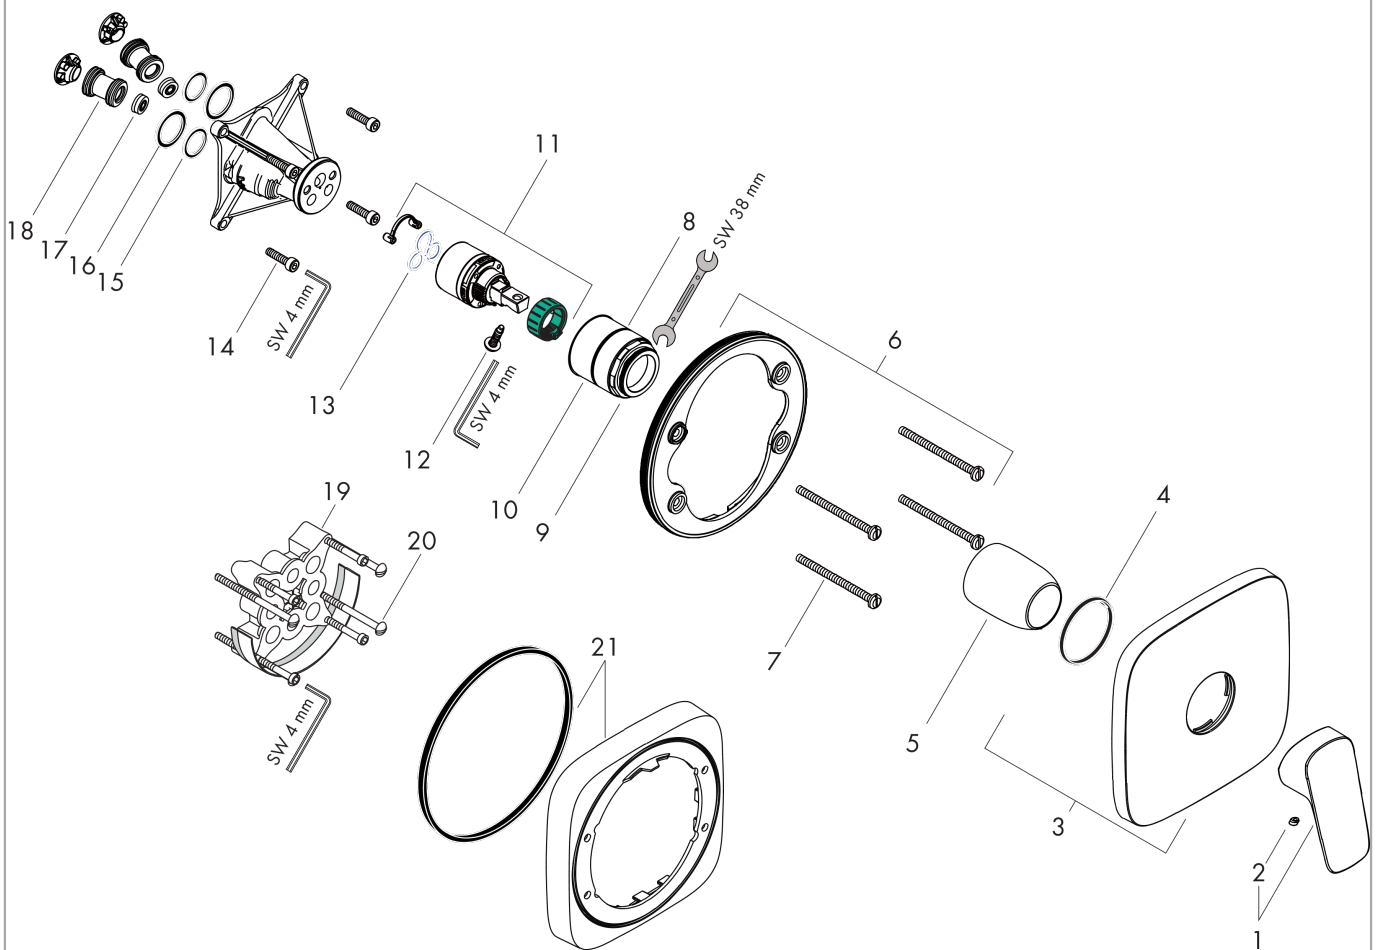

Logis

Single lever shower mixer for concealed installation for iBox universal

Surface: **Chrome** Article Number: **71605000**

Description

product features

- 1 function
- maximum flow rate at 3 bar: 29,3 l/min
- ceramic cartridge
- temperature limitation adjustable
- connection type: basic set

Product image

Scale drawing

Flowchart

Logis

Single lever shower mixer for concealed installation for iBox universal

Surface: **Chrome** Article Number: **71605000**

Exploded Drawing

Year of production: >10/19

Logis

Single lever shower mixer for concealed installation for iBox universal

Surface: **Chrome** Article Number: **71605000**

Spare part list

Year of production: >10/19

Pos.	Description	Article Number	Price	PU
1	handle	92224000	€ 45,82	1
2	screw cover	96338000	€ 3,33	1
3	escutcheon 155 / 155 mm	95276000	€ 58,67	1
4	O-ring 43x3	98418000	€ 3,33	1
5	sleeve	98790000	€ 28,92	1
6	holder for escutcheon	98793000	€ 36,89	1
7	set of fixing screws	96454000	€ 8,69	1
8	nut	98796000	€ 36,89	1
9	O-ring 30x1,5	98433000	€ 3,33	1
10	O-ring 39x1,5	98400000	€ 3,33	1
11	cartridge, assy	92730000	€ 58,67	1
12	locking screw for handle	95140000	€ 5,36	1
13	seal	95008000	€ 8,69	1
14	set of screws	96525000	€ 8,69	1
15	O-ring 16x2	98133000	€ 3,33	1
16	O-Ring 22x2	98185000	€ 3,33	1
17	flow limiter (22 l/min)	95884000	€ 11,66	1
18	noise reduction	96429000	€ 5,36	1
19	extension 25 mm	13595000	-	1
20	set of fixing screws	97747000	€ 3,33	1
21	extension 22 mm	15597000	-	1
a	concealed item	01800180	-	1